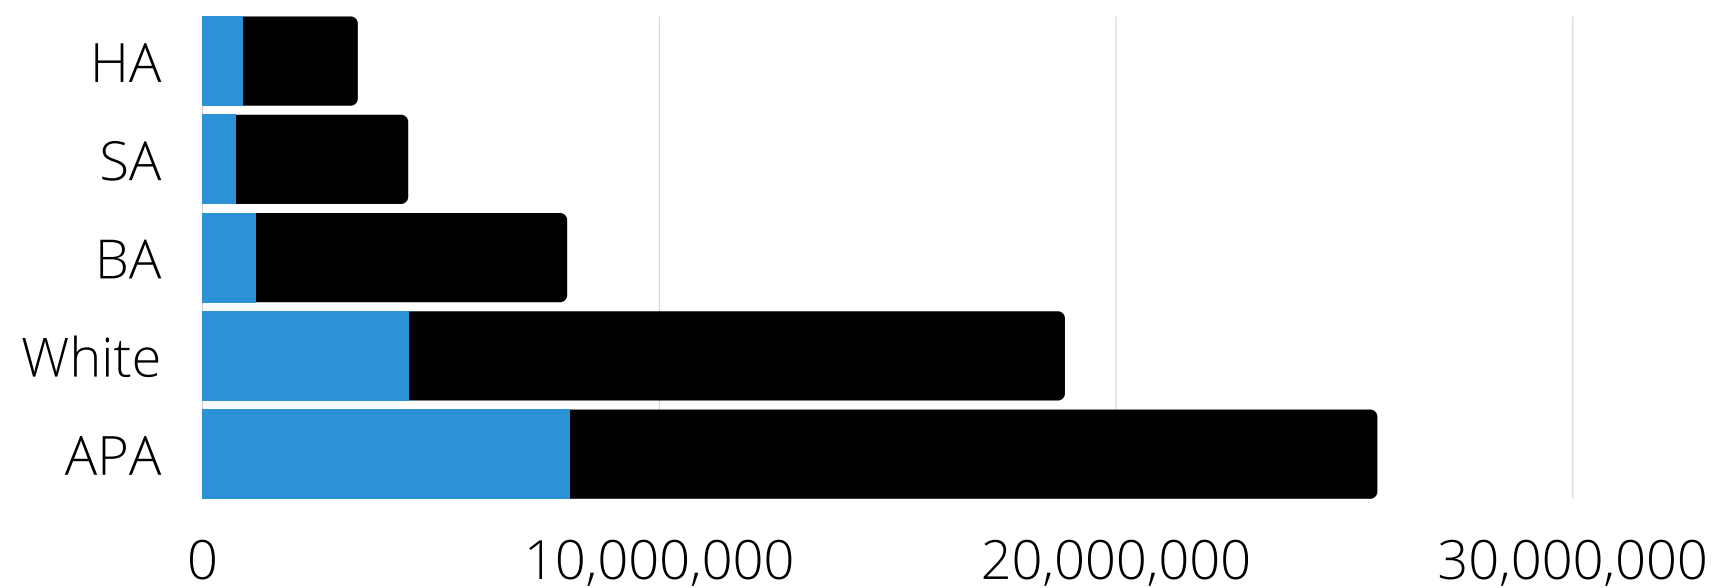

MWBE AWARDS BREAKDOWN

Current Year comparison with Past 3 years

2021 AWARDS BREAKDOWN

2018-20 AWARDS BREAKDOWN

VS

AWARD BY ETHNICITY

AWARD BY ETHNICITY

Legend:

APA: Asian-Pacific American BA: Black American White: Caucasian
 HA: Hispanic American SA: Subcontinent Asian OM: Other Minority

MWBE AWARDS BREAKDOWN

2018-2020

2018-20 TOTAL AWARDS

AWARD BY CONTRACT TYPE

CONTRACT TYPE BY ETHNICITY

Legend:

■ A&E PS

■ Construction