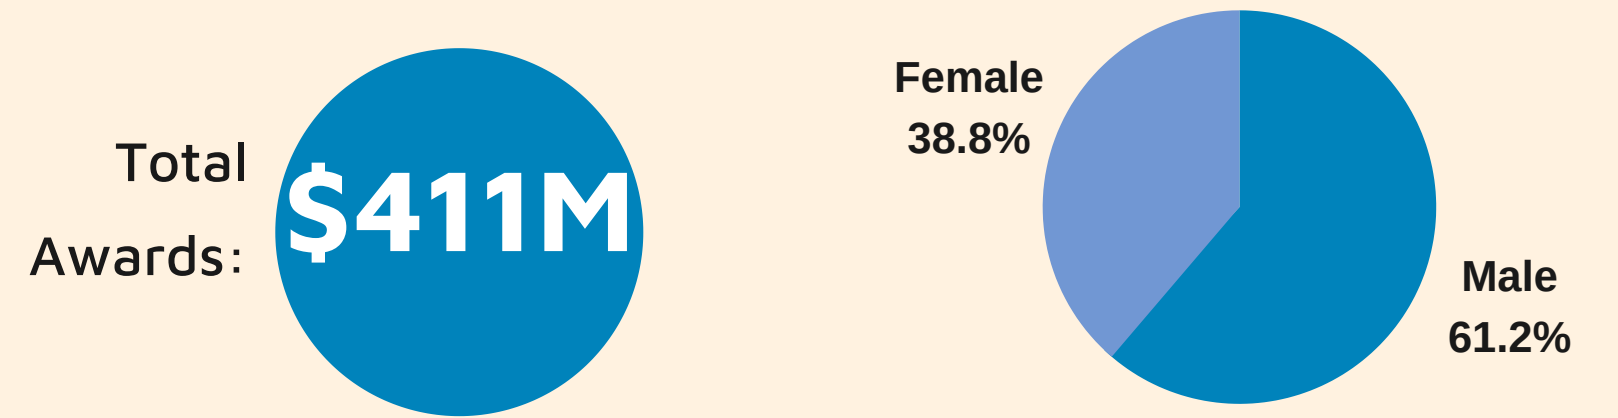

MWBE AWARDS BREAKDOWN

Current Year comparison with Past 3 years

2021 AWARDS BREAKDOWN

2018-20 AWARDS BREAKDOWN

VS

AWARD BY ETHNICITY

AWARD BY ETHNICITY

Legend:

CONTRACT TYPE BY ETHNICITY

Legend:

■ A&E PS

■ Construction