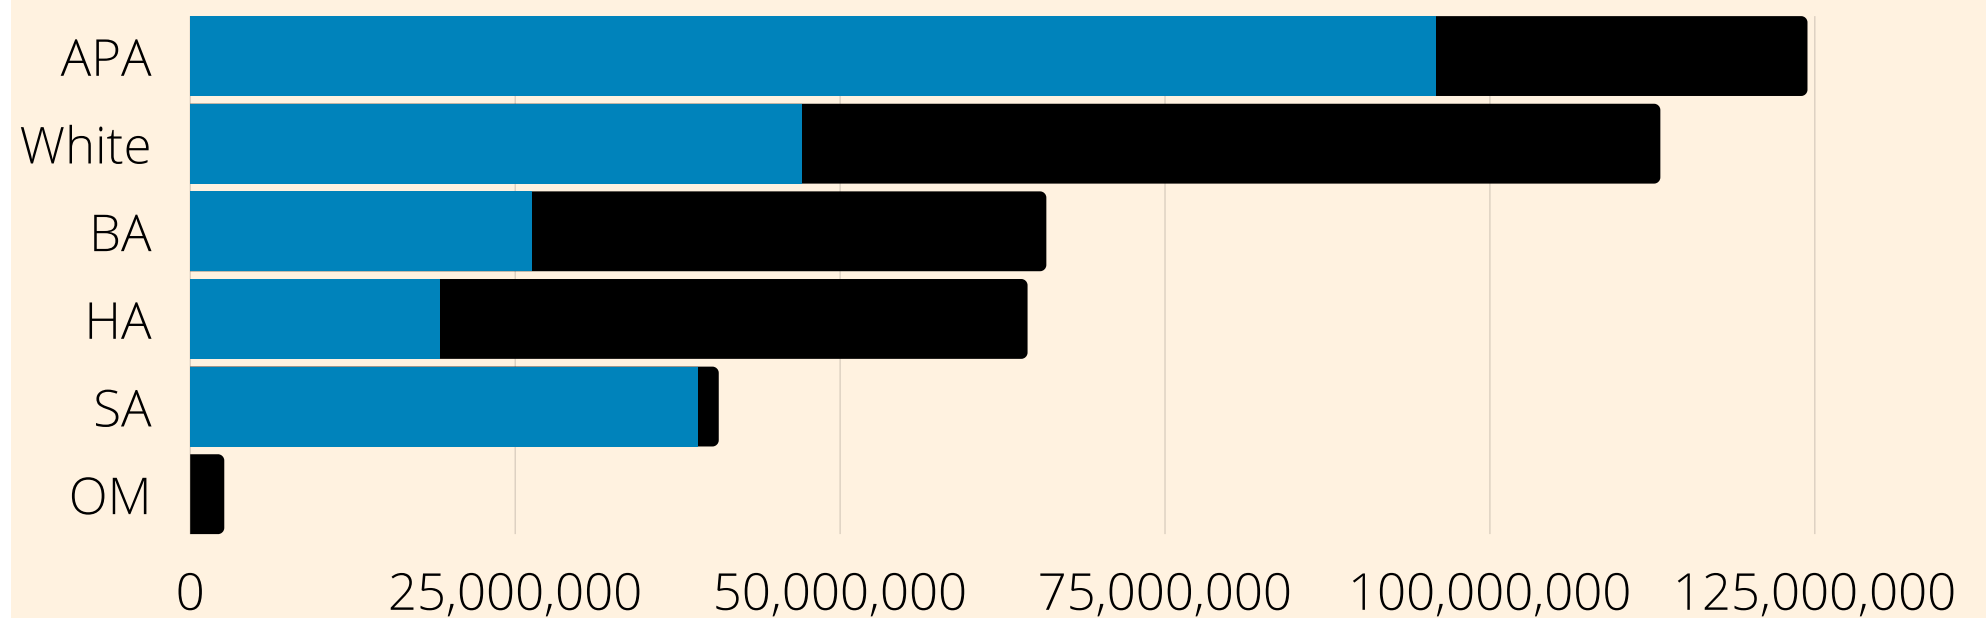

APA: Asian-Pacific American BA: Black American White: Caucasian
 HA: Hispanic American SA: Subcontinent Asian OM: Other Minority

MWBE AWARDS BREAKDOWN

2018-2020

2018-20 TOTAL AWARDS

AWARD BY CONTRACT TYPE

CONTRACT TYPE BY ETHNICITY

Legend:

■ A&E PS

■ Construction