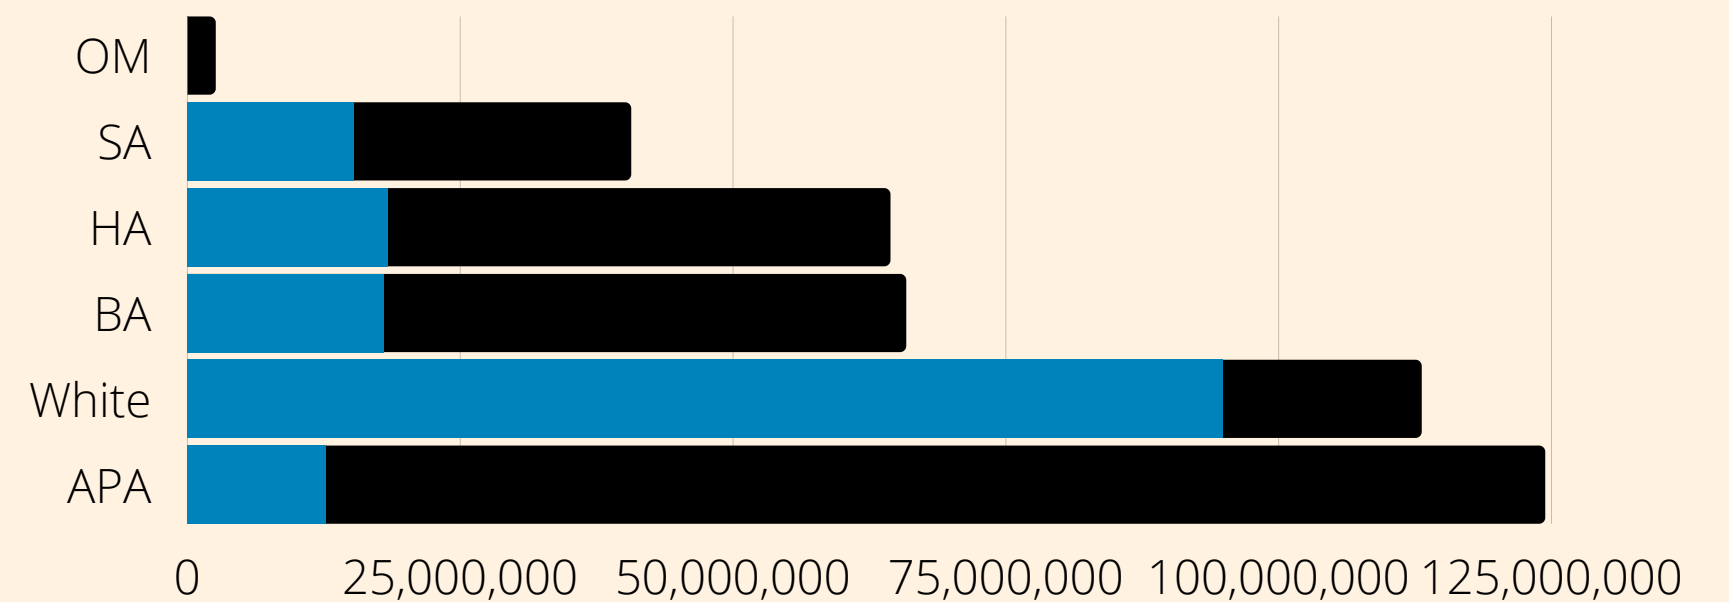

MWBE AWARDS BREAKDOWN

Current Year comparison with Past 3 years

2021 AWARDS BREAKDOWN

2018-20 AWARDS BREAKDOWN

VS

AWARD BY ETHNICITY

AWARD BY ETHNICITY

Legend:

APA: Asian-Pacific American BA: Black American White: Caucasian
 HA: Hispanic American SA: Subcontinent Asian OM: Other Minority

MWBE AWARDS BREAKDOWN

2018-2020

2018-20 TOTAL AWARDS

AWARD BY CONTRACT TYPE

CONTRACT TYPE BY ETHNICITY

Legend:

■ A&E PS

■ Construction