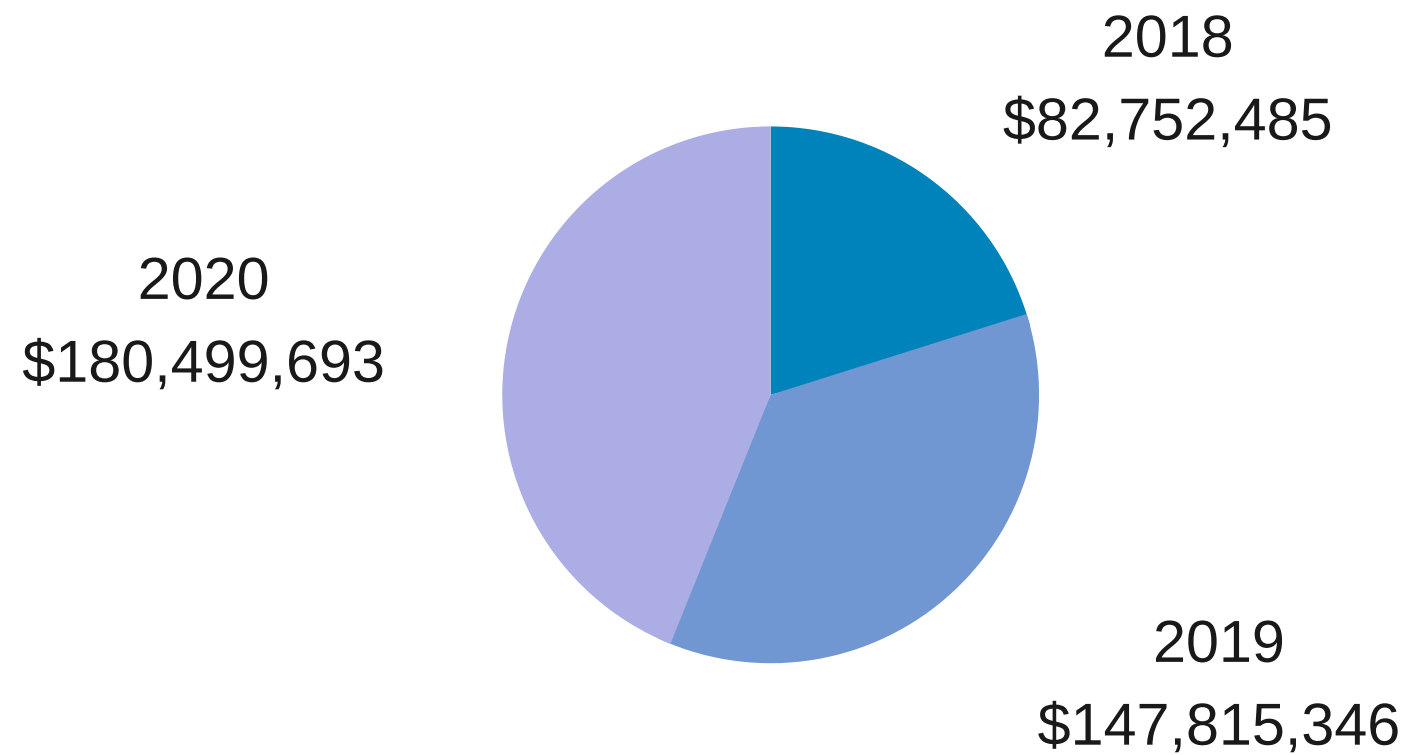

MWBE AWARDS BREAKDOWN

2018-2020

2018-20 TOTAL AWARDS